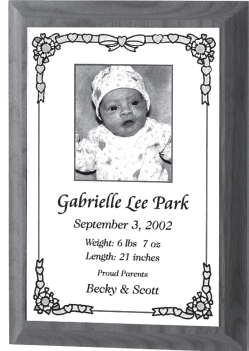

Baby Plaques

Joyfully announce the new baby's birth with one of these unique plaques!

BAB601
Baby Boy
Birthstone Plaque
5" x 7" plaque,
4" x 6" engraved plate

BAB602
Baby Girl
Birthstone Plaque
5" x 7" plaque,
4" x 6" engraved plate

BAB605
Baby Cradle Plaque
5" x 7" plaque,
3.5" x 5.5" engraved plate

BAB606
Baby Picture Plaque
5" x 7" plaque,
4" x 6" Premier Color plate

The **Birthstone Baby Plaque** has a traditional scroll & baby deer pattern engraved on a brass or nickel plate with the baby's name, birthdate, weight, length and parents' names and set with a sparkling birthstone. The plate is mounted on a classic solid walnut plaque. Available in boy or girl styles.

The **Baby Cradle Plaque** features an adorable cradle engraved on a brass or nickel plate with the baby's name, birthdate, weight, length and parents' names, set with a sparkling birthstone and mounted on a curved edge solid walnut board.

The **Baby Picture Plaque** reproduces the baby's photo, using our *Premier Color* process, within a softly colored border on a brass or silvercolor plate. Includes the baby's name, birthdate, weight, length and parents' names. Mounted on a classic solid walnut plaque.