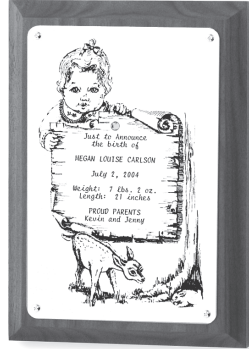

Baby Plaques

Joyfully announce the new baby's birth with one of these unique plaques!

BAB601
Baby Boy
Birthstone Plaque
5" x 7" plaque,
4" x 6" engraved plate

BAB602
Baby Girl
Birthstone Plaque
5" x 7" plaque,
4" x 6" engraved plate

BAB605
Baby Cradle Plaque
5" x 7" plaque,
3.5" x 5.5" engraved plate

BAB606
Baby Picture Plaque
5" x 7" plaque,
4" x 6" Premier Color plate

The **Birthstone Baby Plaque** has a traditional scroll & baby deer pattern engraved on a brass or nickel plate with the baby's name, birthdate, weight, length and parents' names and set with a sparkling birthstone. The plate is mounted on a classic solid walnut plaque. Available in boy or girl styles.

The **Baby Cradle Plaque** features an adorable cradle engraved on a brass or nickel plate with the baby's name, birthdate, weight, length and parents' names, set with a sparkling birthstone and mounted on a curved edge solid walnut board.

The **Baby Picture Plaque** reproduces the baby's photo, using our *Premier Color* process, within a softly colored border on a brass or silvercolor plate. Includes the baby's name, birthdate, weight, length and parents' names. Mounted on a classic solid walnut plaque.